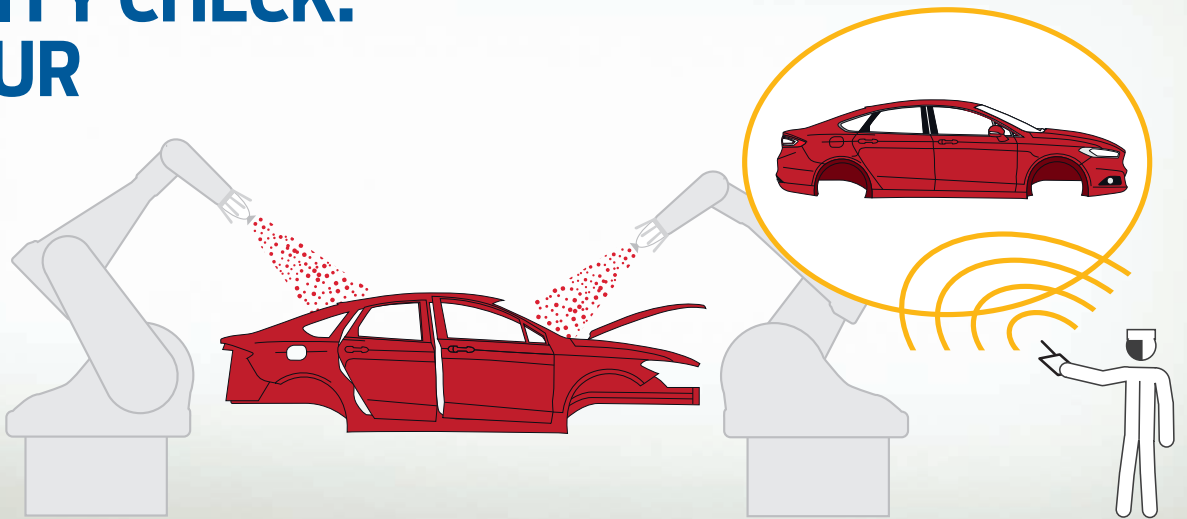

HOW OUR NEW SMARTPHONE APP ENSURES YOUR NEW CAR PASSES ALL QUALITY TESTS

factory:bodyshop

QUALITY CHECK: BODY TYPE

factory:paintshop

QUALITY CHECK: COLOUR

factory:assembly

QUALITY CHECK: OPTIONS

Vehicle quality
checks made
using the
device are 7
seconds faster