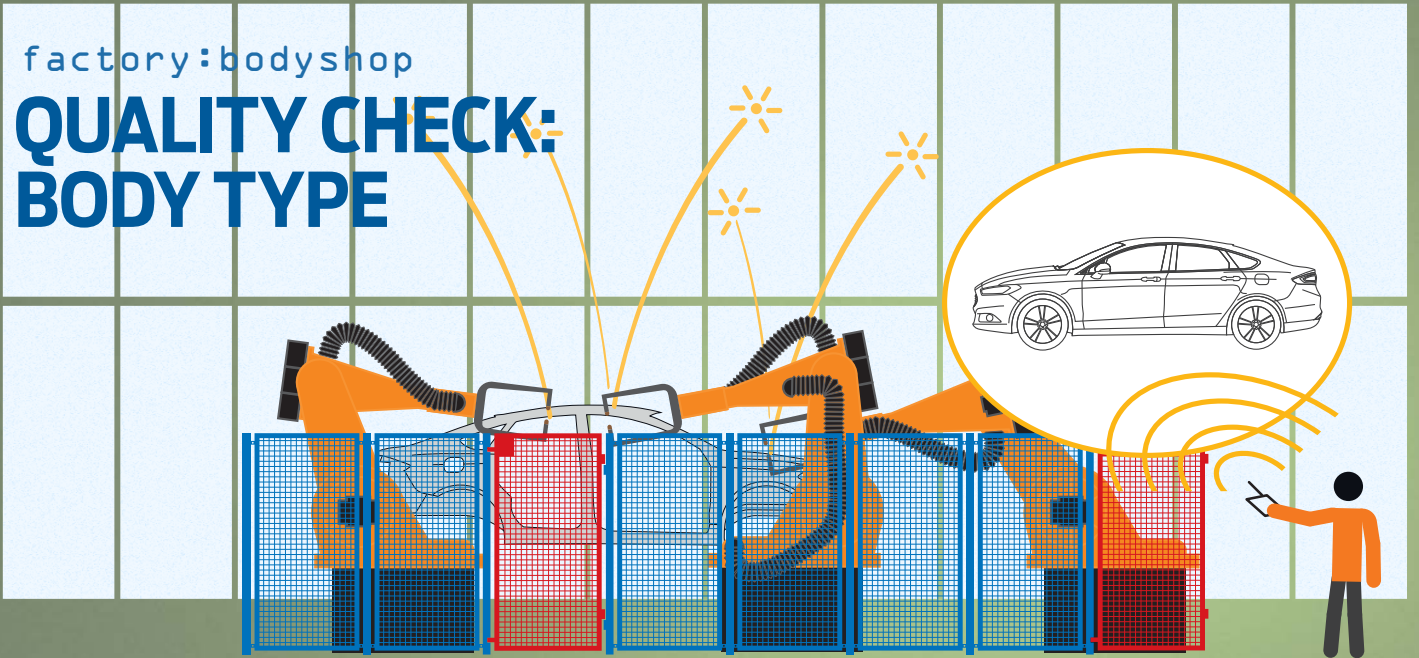

HOW OUR NEW SMARTPHONE APP ENSURES YOUR NEW CAR PASSES ALL QUALITY TESTS

factory:bodyshop

QUALITY CHECK: BODY TYPE

factory:paintshop

QUALITY CHECK: COLOUR

factory:assembly

QUALITY CHECK: OPTIONS

Vehicle quality
checks made
using the
device are 7
seconds faster