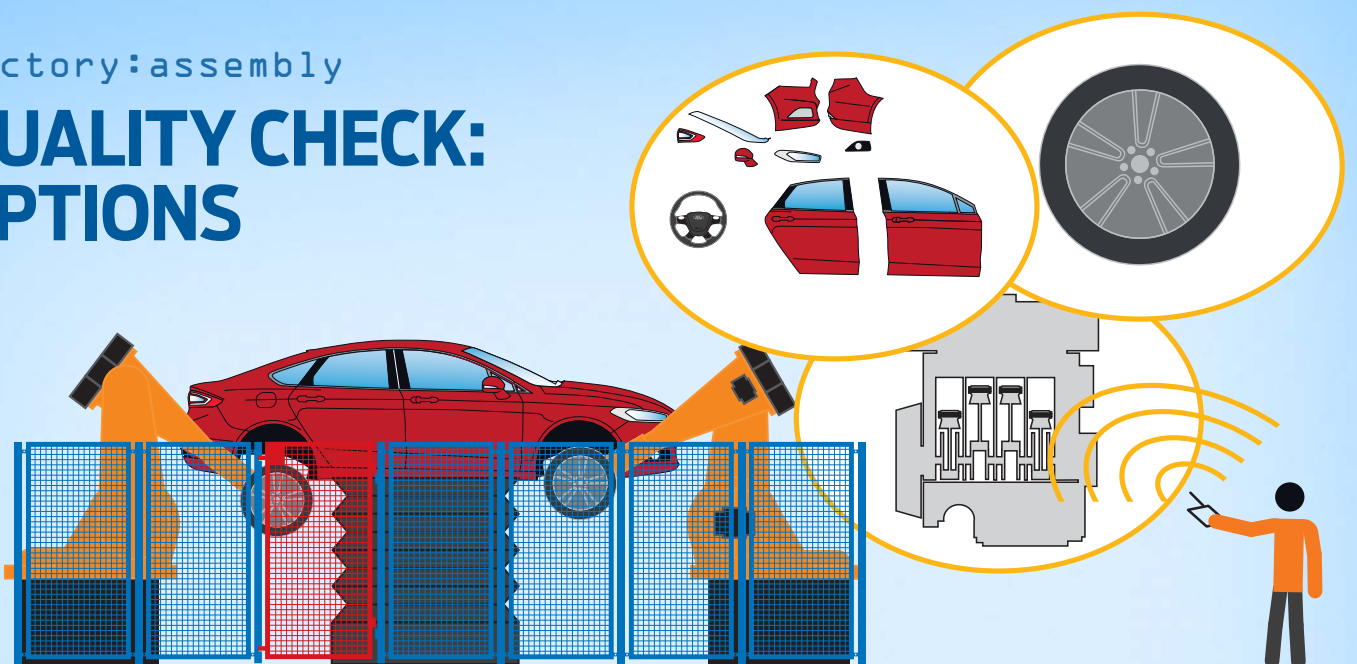

HOW OUR NEW SMARTPHONE APP ENSURES YOUR NEW CAR PASSES ALL QUALITY TESTS

factory:bodyshop

QUALITY CHECK: BODY TYPE

factory:paintshop

QUALITY CHECK: COLOUR

factory:assembly

QUALITY CHECK: OPTIONS

Vehicle quality
checks made
using the
device are 7
seconds faster