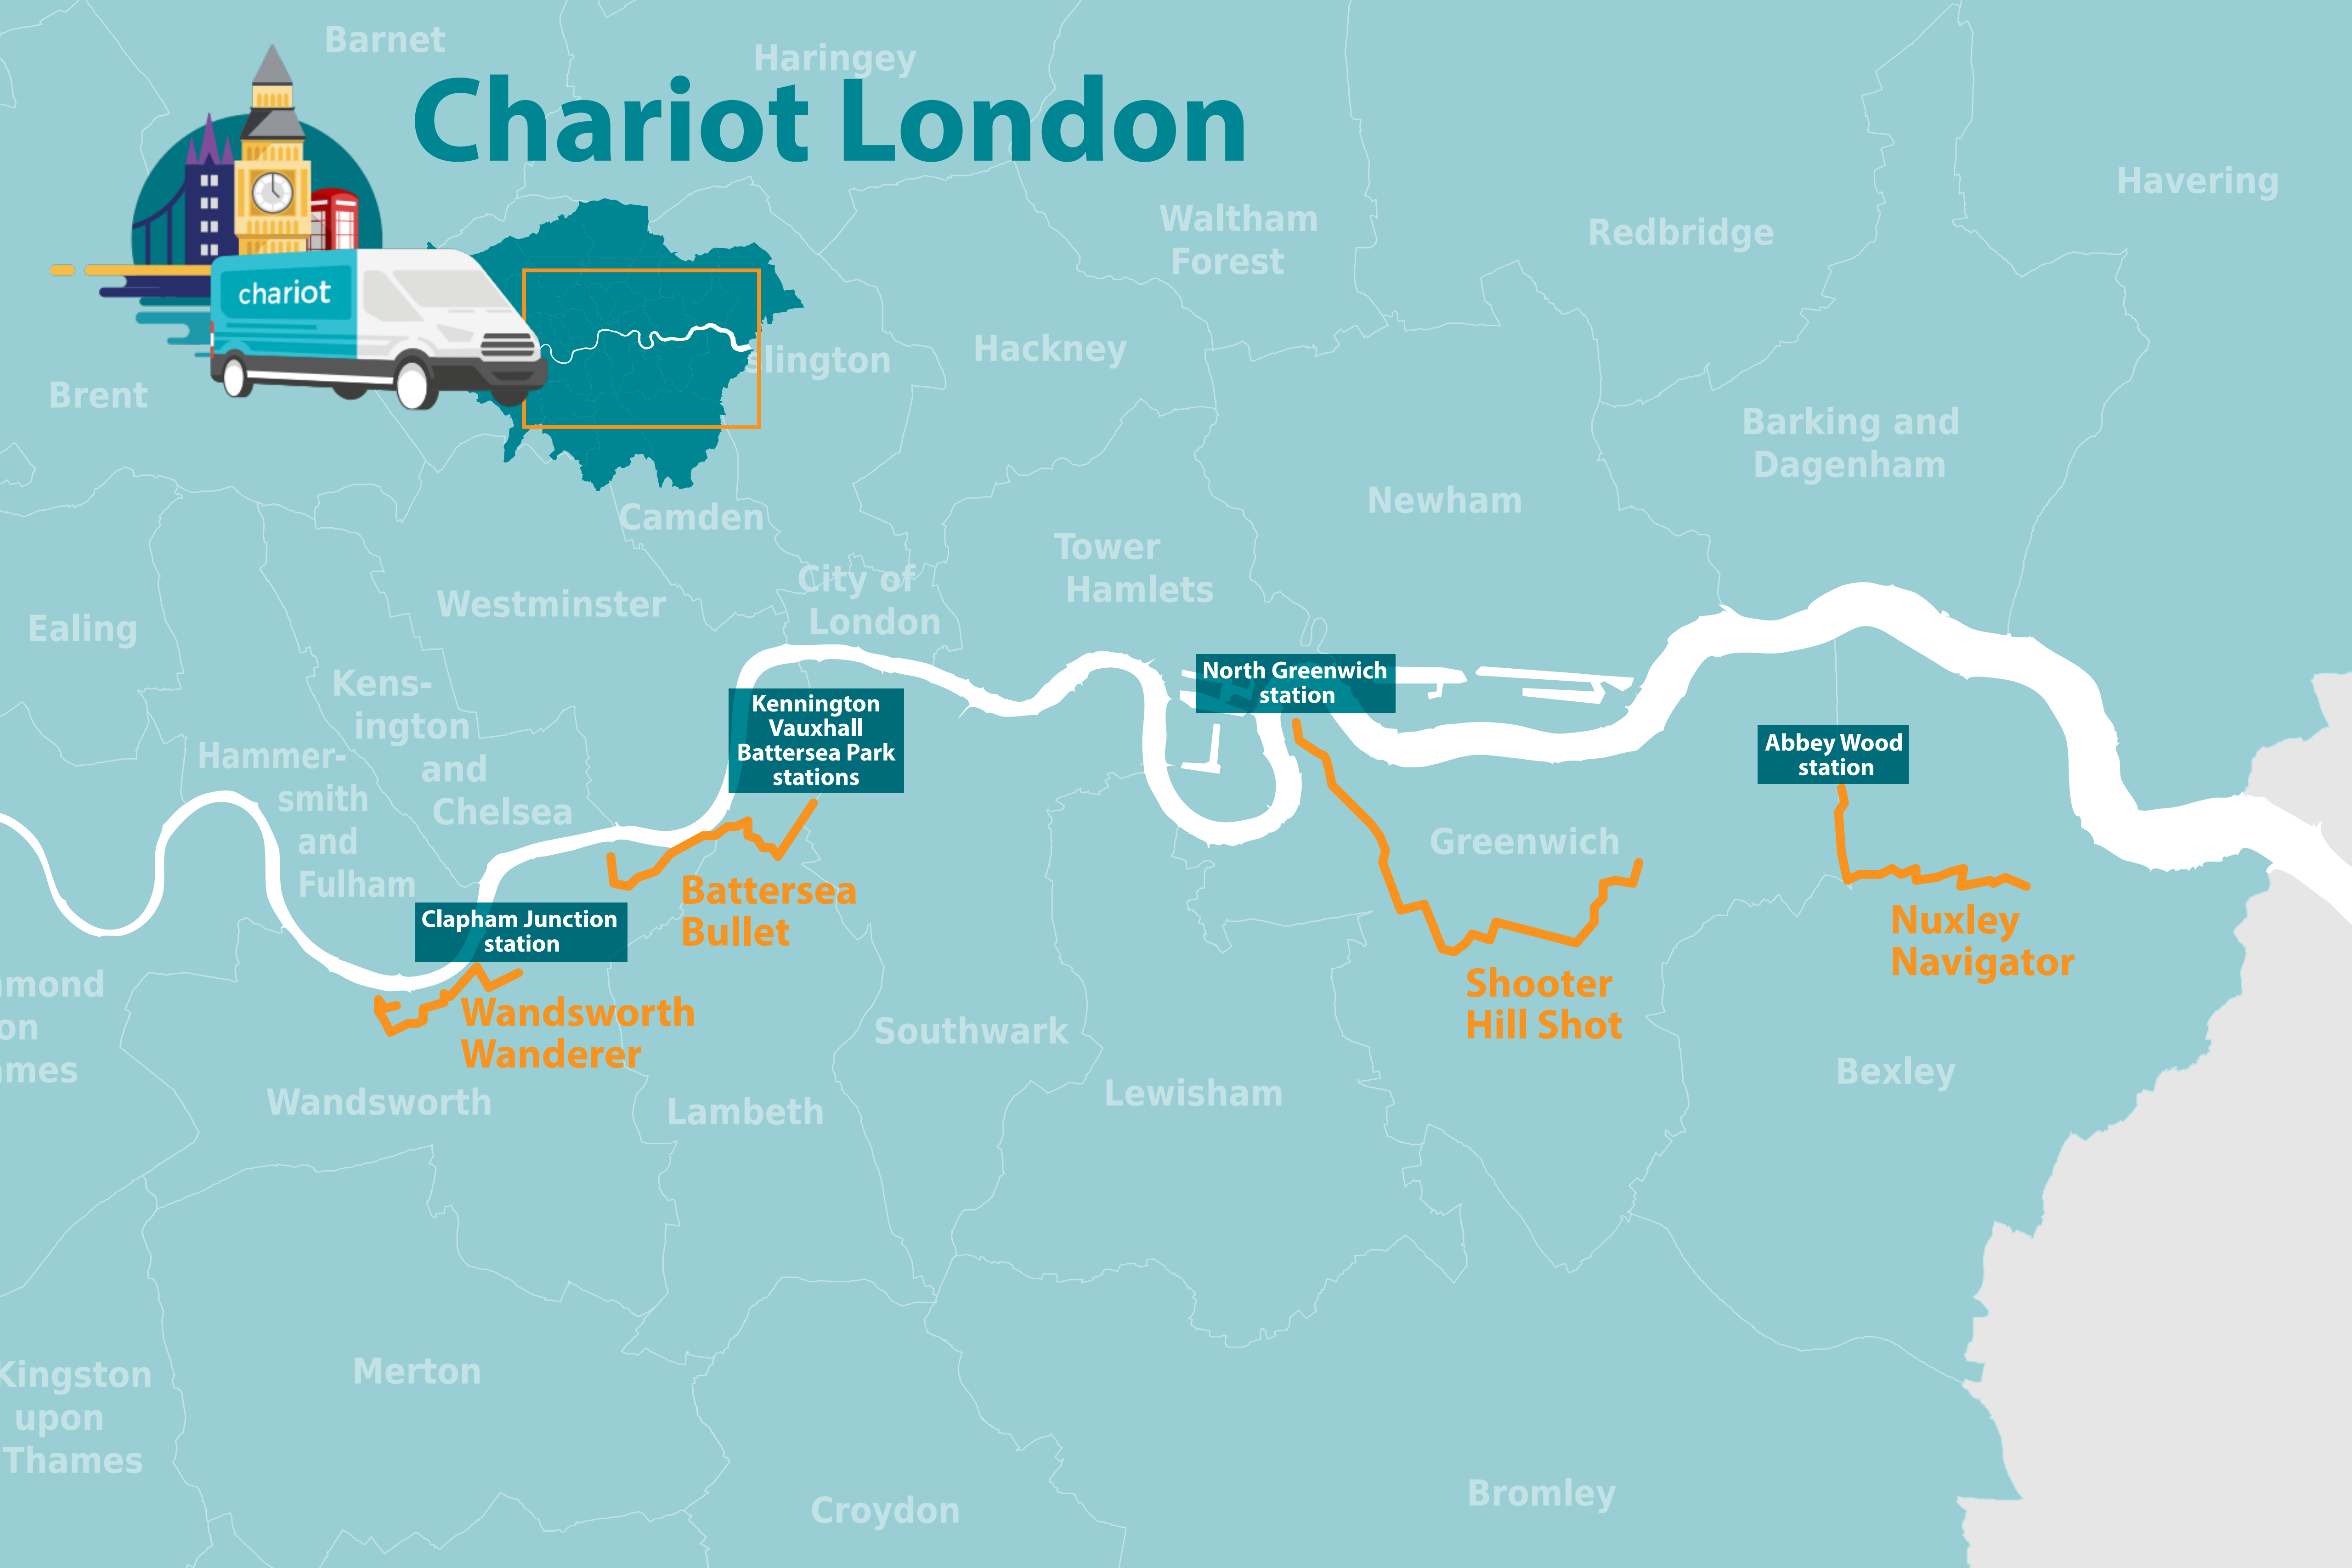

# Chariot London

Wandsworth Wanderer

Battersea Bullet

Shooter Hill Shot

Nuxley Navigator

Clapham Junction station

Kennington Vauxhall Battersea Park stations

North Greenwich station

Abbey Wood station